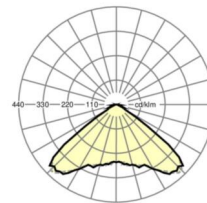

CHARACTERISTICS

Order number	19070001004
EAN number	4020863420421
Commodity code	94051190
Certification mark	IP 20, Protection class I, F, HACCP DIN10500/Food/IFS-application-related suitability/BRC, Indoor, CE
Impact resistance (IK rating)	IK03 (5°C bis 25°C)
Ambient temperatur	ta 5°C to 25°C
Warranty period	5 years

ELECTRICAL ENGINEERING

Controller	Electronic driver 3h emergency lighting (1 pcs.)
System output	4W
Mains voltage	230V/50Hz

LIGHTING TECHNOLOGY

Placement	LED, Colour rendering/Light colour CRI ≥ 70 / 6000K
Colour tolerance (MacAdam)	7SDCM
Photobiological safety (Luminaire)	RG1
Nominal luminous flux	207lm
Nominal luminous flux-emergency lighting mode	207lm
Luminaire luminous efficiency	52lm/W
Beam angle	110° (C0) / 110° (C90)
UGR lat./long.	31.1 / 31.1

MECHANICS

Housing colour	black RAL 9005
Dimensions (LxWxDxH)	765mm x 55mm x 35mm
Weight (net)	0.85kg
Type of installation	Mounting rail system installation, Ceiling-mounted light structure, Pendant light structure

Dimensions

L	765 mm	Length
B	55 mm	Width
H	35 mm	Height

DEEP-LINK

<https://www.regiolux.de/en/article/19070001004>